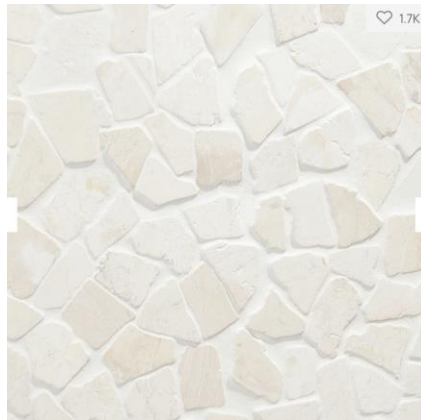

Pebble Shower Floor Tile