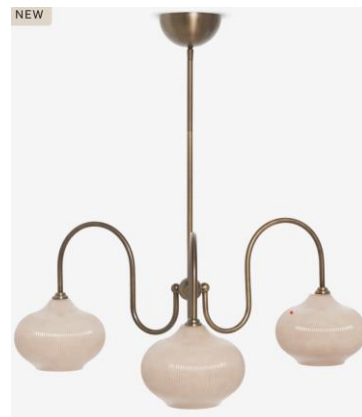

Kitchen Appliances

ILVE 60" Freestanding Dual Fuel Double Oven Range with 9 burners and griddle/ Glossy Black with Polished Brass Trim

Zline Appliances:

24" Tallac Series
3rd Rack Dishwasher.

24" built-in. 36" Cabinet Covered Built In
Microwave Drawer.

36" Cabinet Covered Built In
Refrigerator

Kitchen and Great Room Finishes

3 cm Lace White Polished Marble Counter and Backsplash

Kholer Edalyn by Studio McGee Two Hole Bridge Sink Faucet with Sprayer in brushed moderne brass

Dining Chandelier
Bronze w/ Ruffled Linen Shades

Foyer Chandelier
Antique Gold w/Opal Glass Shades

70" Kitchen Island Chandelier
Gold with Linen Shades

Slim Shaker Custom Painted Maple Cabinets in SW Kilim Beige
Brushed Brass and Unlacquered Brass Hardware

SW 6106

Kilim Beige

FULL DETAILS [▼](#)

This neutral evokes a soft warmness that will have you putting on the kettle and inviting over the neighbor. Works well in any gathering space.

Rift Cut White Oak Cabinets-
Slim Shaker for Pantry. Glass Front for TV Built-Ins.