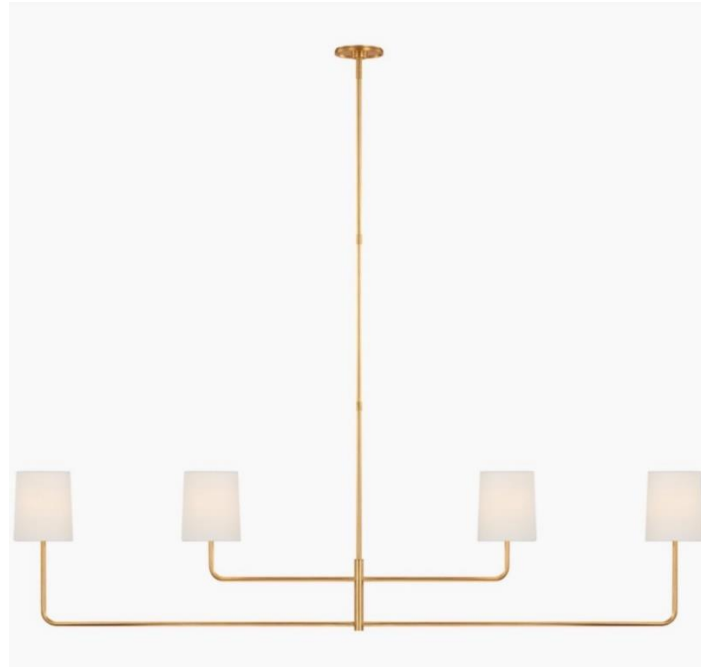

70" Kitchen Island Chandelier
Gold with Linen Shades